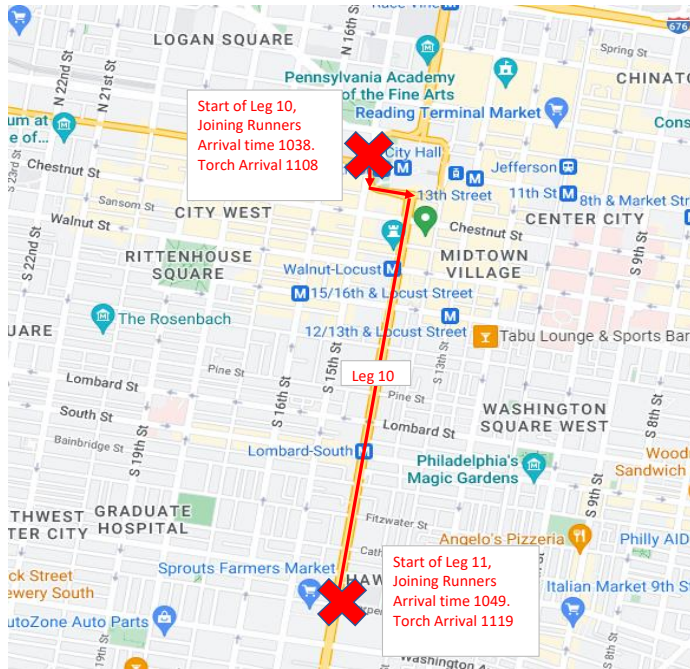

Leg 5: 3rd and McKean to 5th and Washington

**Furness HS UCS waiting
outside to welcome;
may have student/staff
runners join.**

Leg 6: 5th and Washington to Liberty Bell Building (6th and Chestnut)- Handoff should be under overhang at entrance of building on the lawn side of the building

Leg 7: Liberty Bell to 7th and Spring Garden

Leg 8: 7th and Spring Garden to 440 N Broad St- Between School District of Philadelphia (440) and PPD HQ (400)

Leg 9: PPD HQ to City Hall- Dilworth Plaza side

PSD Superintendent & Chief Safety Officer joining run. Pictures will be taken.

Leg 10: City Hall to Broad and Carpenter- Corner at Sprouts Market

Zoomed view

Leg 11: Broad and Carpenter to 18th and Rittenhouse (SE corner of Rittenhouse Square)

Start of Leg 15,
Joining Runners
Arrival time 1230.
Torch Arrival 1300

1. Right on MLK Jr Drive
2. Left on Montgomery Ave
3. End of leg is at parking lot on corner of Belmont Mansion Dr & Montgomery Dr