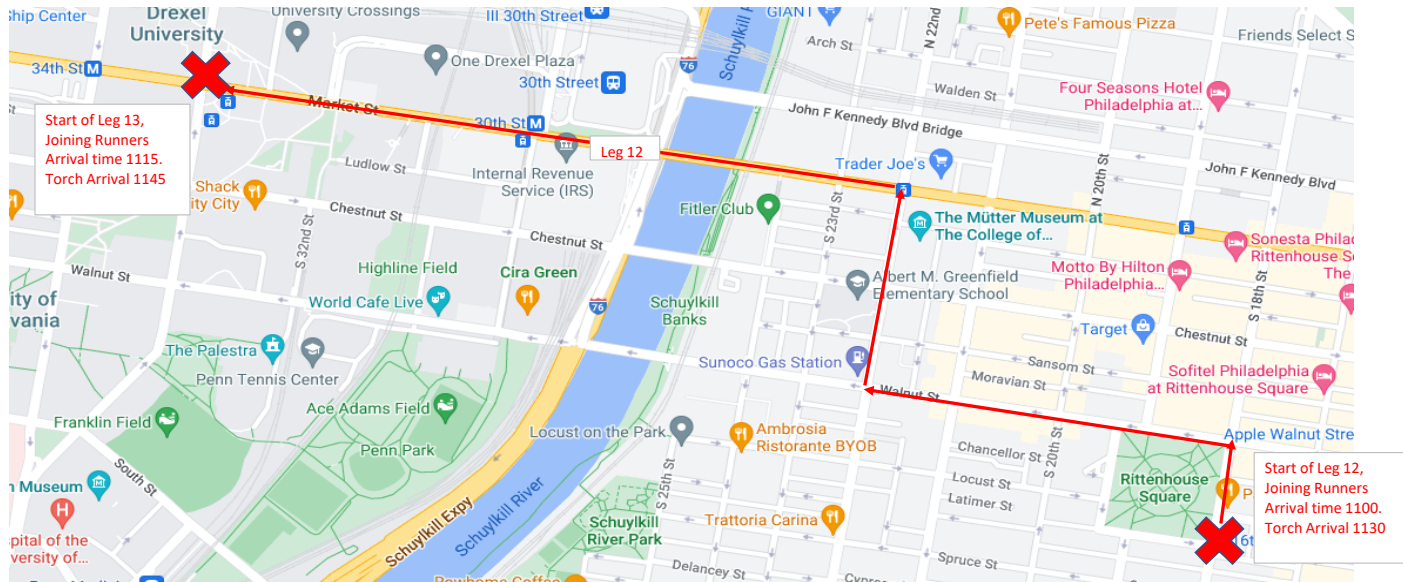

Leg 12: Rittenhouse to 33rd and Market