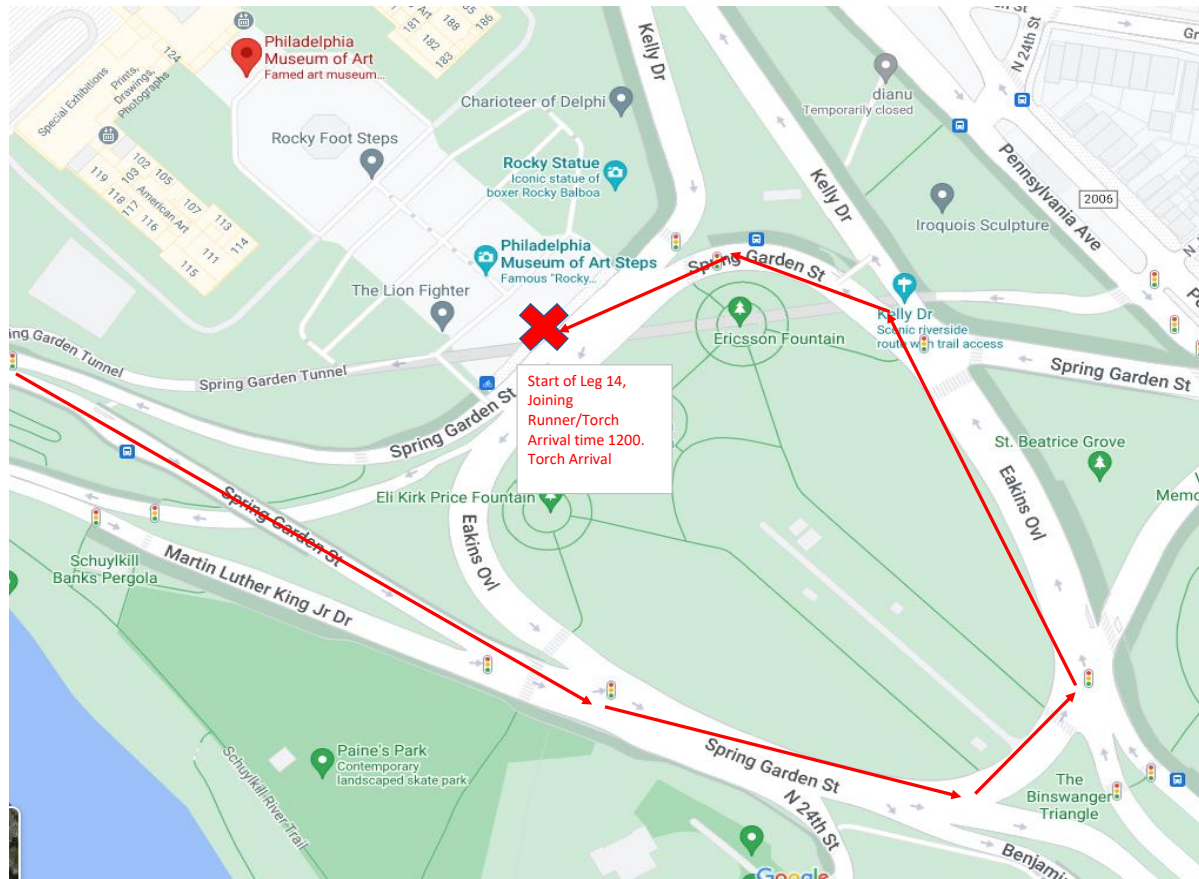

Art Museum Zoomed In

BREAK
Water, snacks, restroom
available at Art Museum
steps.