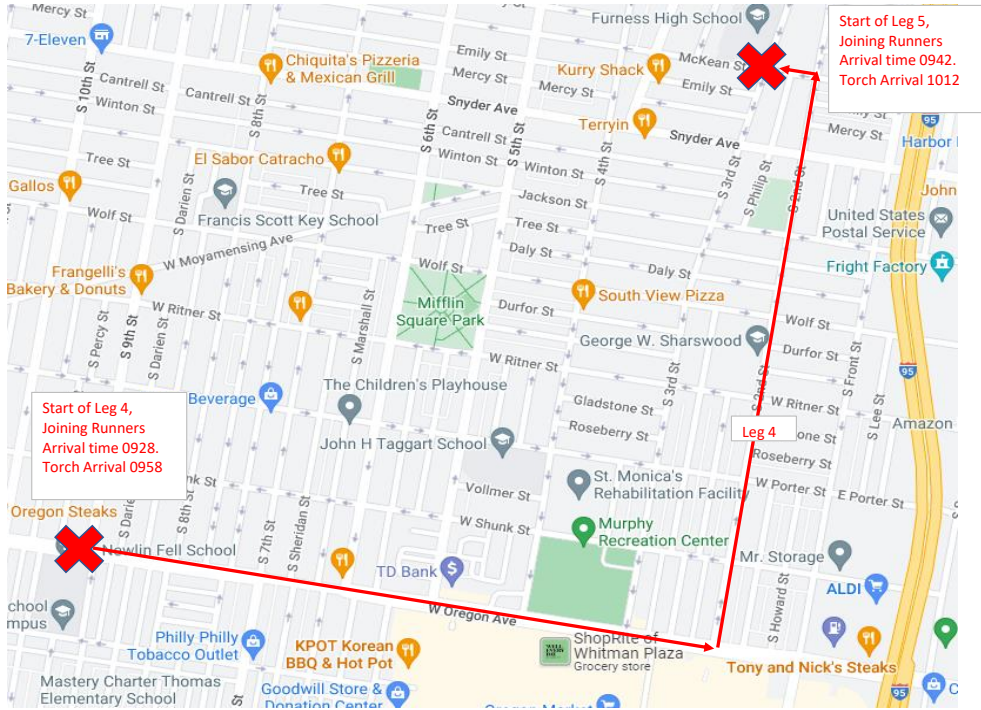

SOPA LETR ROUTE 2022

Leg 1- Xfinity Live to the NovaCare Complex

Leg 2: Novacare Complex to 20th & Oregon

Leg 3: 20th and Oregon to D Newlin Fell School (9th & Oregon)

Leg 4: D Newlin Fell School to 3rd and McKean (Furness High School)

Leg 5: 3rd and McKean to 5th and Washington

**Furness HS UCS waiting
outside to welcome;
may have student/staff
runners join.**

Leg 6: 5th and Washington to Liberty Bell Building (6th and Chestnut)- Handoff should be under overhang at entrance of building on the lawn side of the building

Start of Leg 15,
Joining Runners
Arrival time 1230.
Torch Arrival 1300

1. Right on MLK Jr Drive
2. Left on Montgomery Ave
3. End of leg is at parking lot on corner of Belmont Mansion Dr & Montgomery Dr

Start of Leg 16,
Joining Runners
Arrival time 1257.
Torch Arrival 1327

1. Leave parking lot and continue on Montgomery Dr
2. Right on Belmont Ave
3. Left on Conshohocken Ave
4. Left on Montgomery Ave
5. Union Fire Company on Right, corner of Tregaron Rd and Montgomery Ave