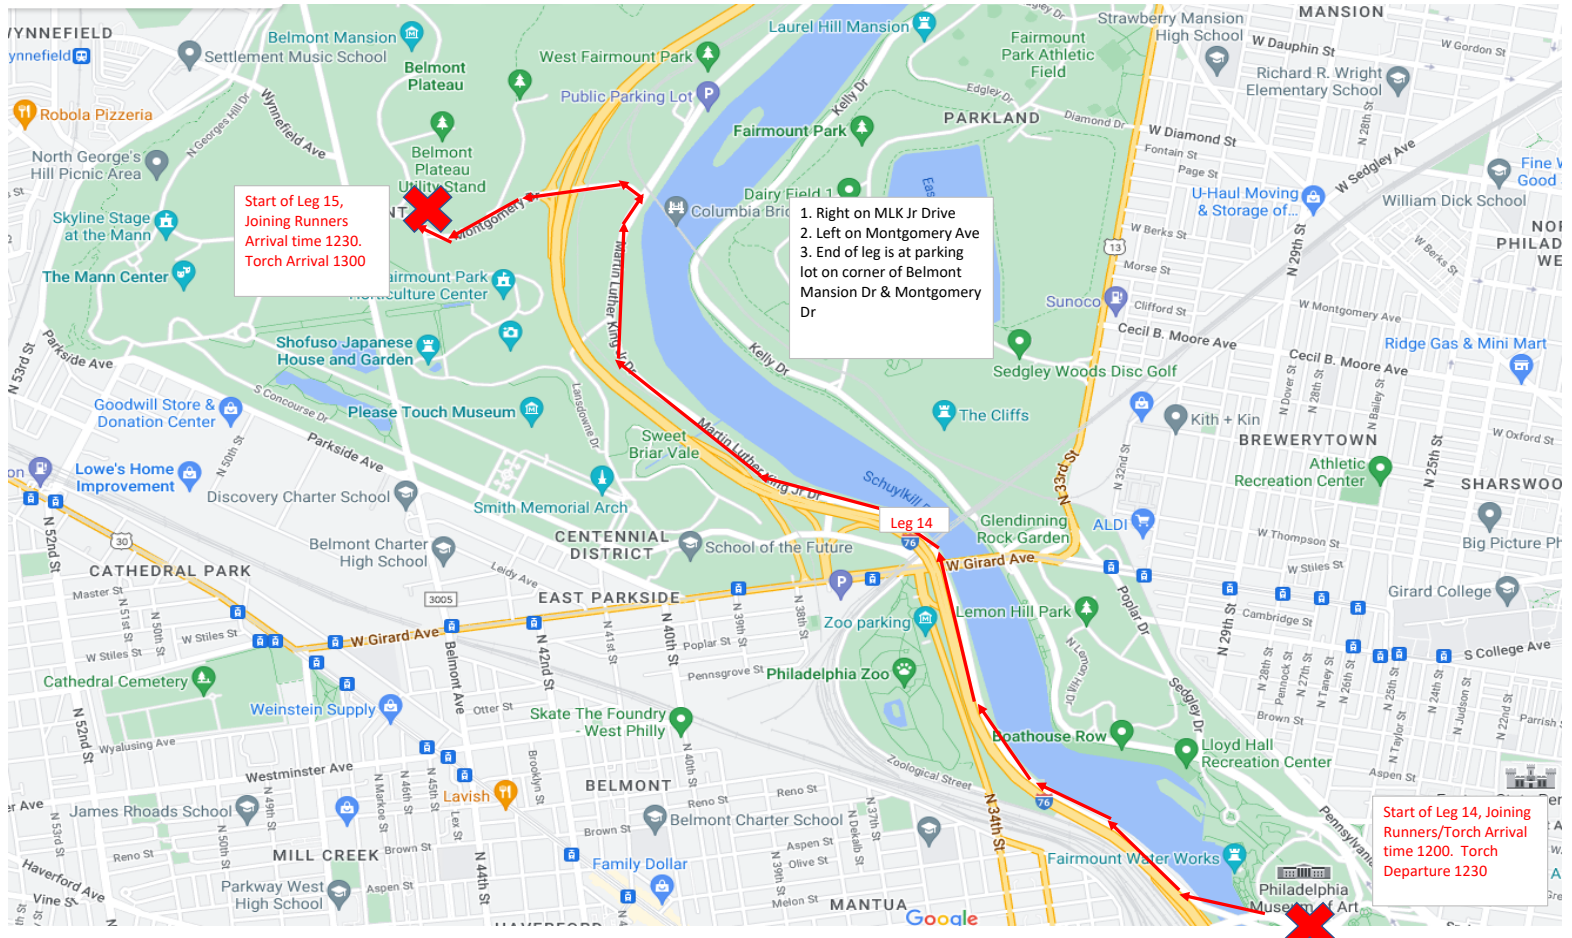

PSD Superintendent & Chief Safety Officer joining run. Pictures will be taken.

Leg 10: City Hall to Broad and Carpenter- Corner at Sprouts Market

Zoomed view

Leg 11: Broad and Carpenter to 18th and Rittenhouse (SE corner of Rittenhouse Square)

Leg 12: Rittenhouse to 33rd and Market

Leg 13: 33rd and Market to Art Museum Steps

Art Museum Zoomed In

****BREAK****
Water, snacks, restroom
available at Art Museum
steps.

Leg 14: Art Museum Steps to Belmon Plateau

Start of Leg 15,
Joining Runners
Arrival time 1230.
Torch Arrival 1300

1. Right on MLK Jr Drive
2. Left on Montgomery Ave
3. End of leg is at parking lot on corner of Belmont Mansion Dr & Montgomery Dr

Start of Leg 16,
Joining Runners
Arrival time 1257.
Torch Arrival 1327

1. Leave parking lot and continue on Montgomery Dr
2. Right on Belmont Ave
3. Left on Conshohocken Ave
4. Left on Montgomery Ave
5. Union Fire Company on Right, corner of Tregaron Rd and Montgomery Ave