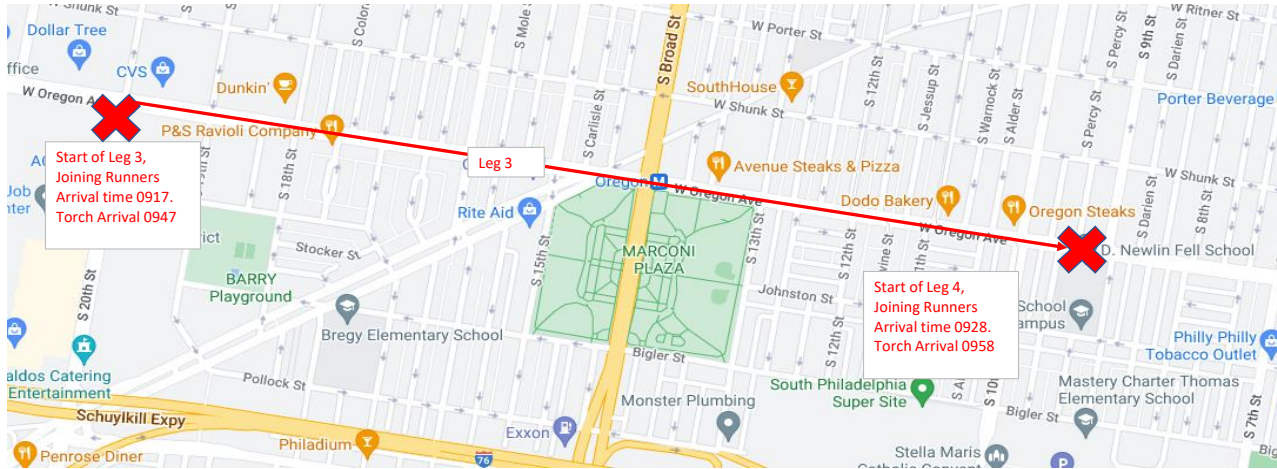

SOPA LETR ROUTE 2022

Leg 1- Xfinity Live to the NovaCare Complex

Leg 2: Novacare Complex to 20th & Oregon

Leg 3: 20th and Oregon to D Newlin Fell School (9th & Oregon)

Leg 4: D Newlin Fell School to 3rd and McKean (Furness High School)

Leg 5: 3rd and McKean to 5th and Washington

**Furness HS UCS waiting
outside to welcome;
may have student/staff
runners join.**

Leg 6: 5th and Washington to Liberty Bell Building (6th and Chestnut)- Handoff should be under overhang at entrance of building on the lawn side of the building

Start of Leg 15,
Joining Runners
Arrival time 1230.
Torch Arrival 1300

1. Right on MLK Jr Drive
2. Left on Montgomery Ave
3. End of leg is at parking lot on corner of Belmont Mansion Dr & Montgomery Dr

Start of Leg 16,
Joining Runners
Arrival time 1257.
Torch Arrival 1327

1. Leave parking lot and continue on Montgomery Dr
2. Right on Belmont Ave
3. Left on Conshohocken Ave
4. Left on Montgomery Ave
5. Union Fire Company on Right, corner of Tregaron Rd and Montgomery Ave