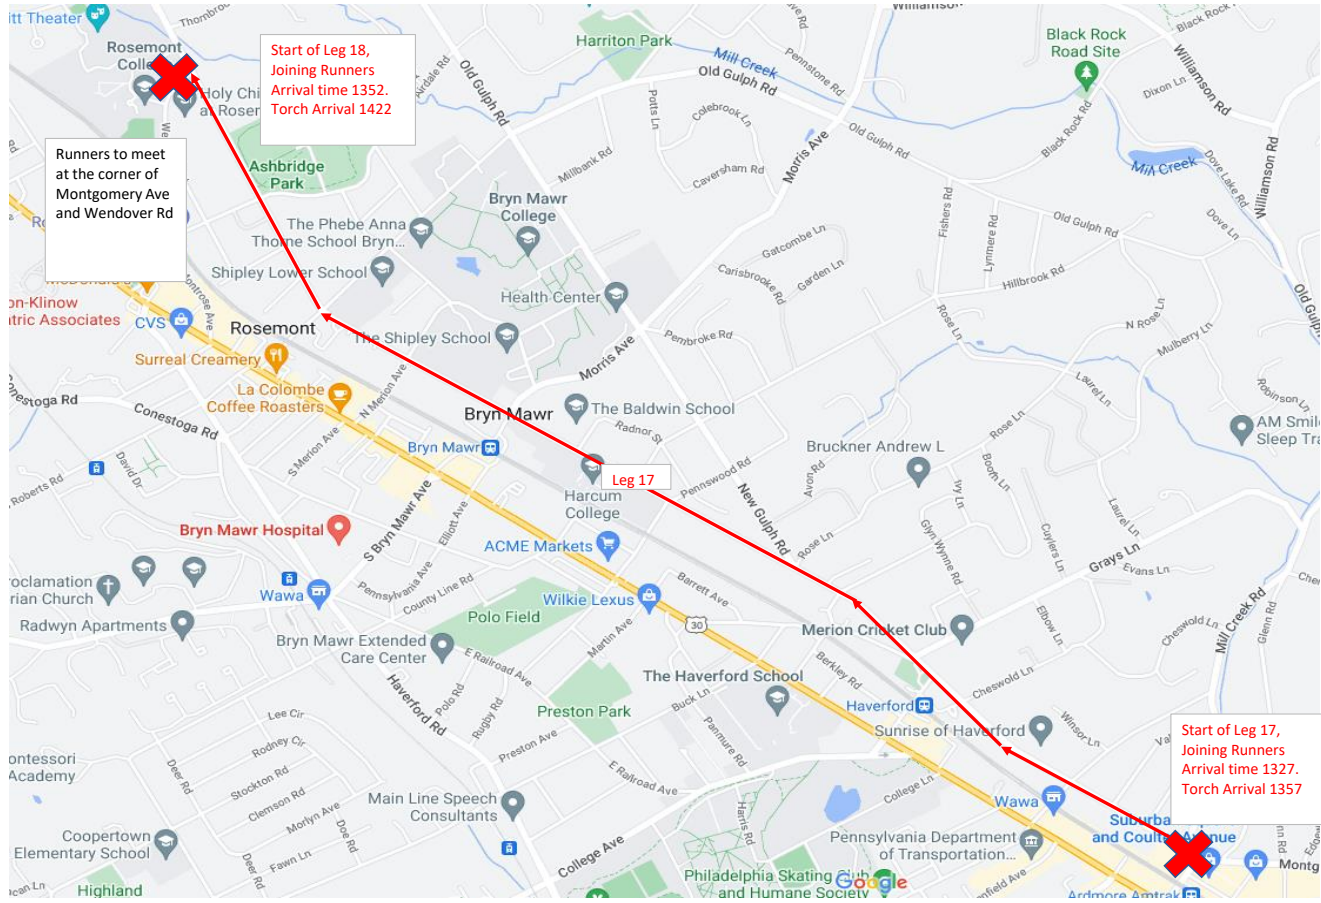

Leg 17: Suburban Square to Rosemont College