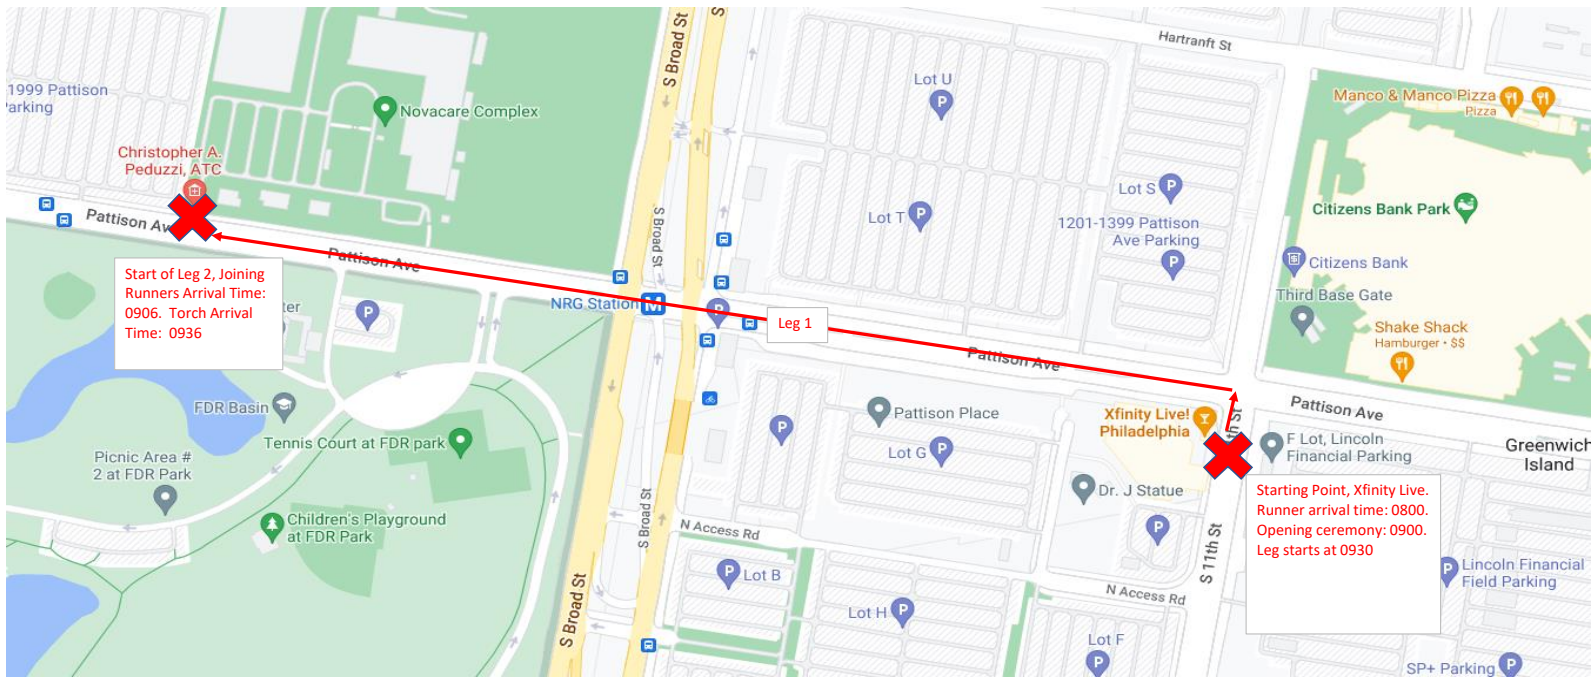

SOPA LETR ROUTE 2022

Leg 1- Xfinity Live to the NovaCare Complex

Leg 2: Novacare Complex to 20th & Oregon

Leg 3: 20th and Oregon to D Newlin Fell School (9th & Oregon)

Leg 4: D Newlin Fell School to 3rd and McKean (Furness High School)

Leg 5: 3rd and McKean to 5th and Washington

**Furness HS UCS waiting
outside to welcome;
may have student/staff
runners join.**

Leg 6: 5th and Washington to Liberty Bell Building (6th and Chestnut)- Handoff should be under overhang at entrance of building on the lawn side of the building

Start of Leg 15,
Joining Runners
Arrival time 1230.
Torch Arrival 1300

1. Right on MLK Jr Drive
2. Left on Montgomery Ave
3. End of leg is at parking lot on corner of Belmont Mansion Dr & Montgomery Dr

Start of Leg 16,
Joining Runners
Arrival time 1257.
Torch Arrival 1327

1. Leave parking lot and continue on Montgomery Dr
2. Right on Belmont Ave
3. Left on Conshohocken Ave
4. Left on Montgomery Ave
5. Union Fire Company on Right, corner of Tregaron Rd and Montgomery Ave