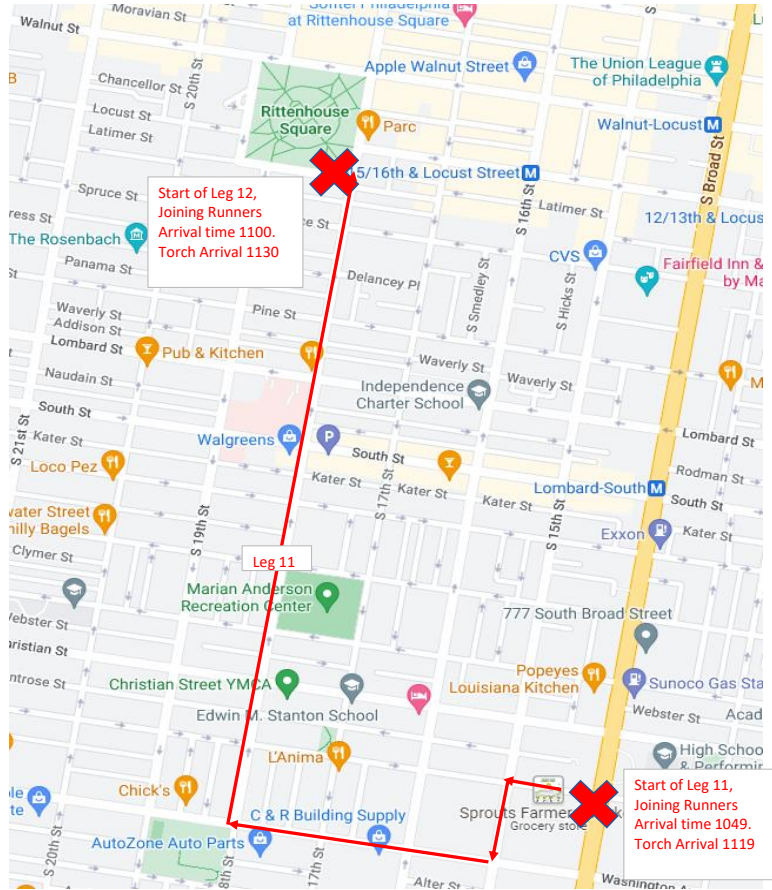

SOPA LETR ROUTE 2022

Leg 1- Xfinity Live to the NovaCare Complex

Leg 2: Novacare Complex to 20th & Oregon

Leg 3: 20th and Oregon to D Newlin Fell School (9th & Oregon)

Leg 4: D Newlin Fell School to 3rd and McKean (Furness High School)

Leg 5: 3rd and McKean to 5th and Washington

**Furness HS UCS waiting
outside to welcome;
may have student/staff
runners join.**

Leg 6: 5th and Washington to Liberty Bell Building (6th and Chestnut)- Handoff should be under overhang at entrance of building on the lawn side of the building

PSD Superintendent & Chief Safety Officer joining run. Pictures will be taken.

Leg 10: City Hall to Broad and Carpenter- Corner at Sprouts Market

Zoomed view

Leg 11: Broad and Carpenter to 18th and Rittenhouse (SE corner of Rittenhouse Square)

Start of Leg 15,
Joining Runners
Arrival time 1230.
Torch Arrival 1300

1. Right on MLK Jr Drive
2. Left on Montgomery Ave
3. End of leg is at parking lot on corner of Belmont Mansion Dr & Montgomery Dr