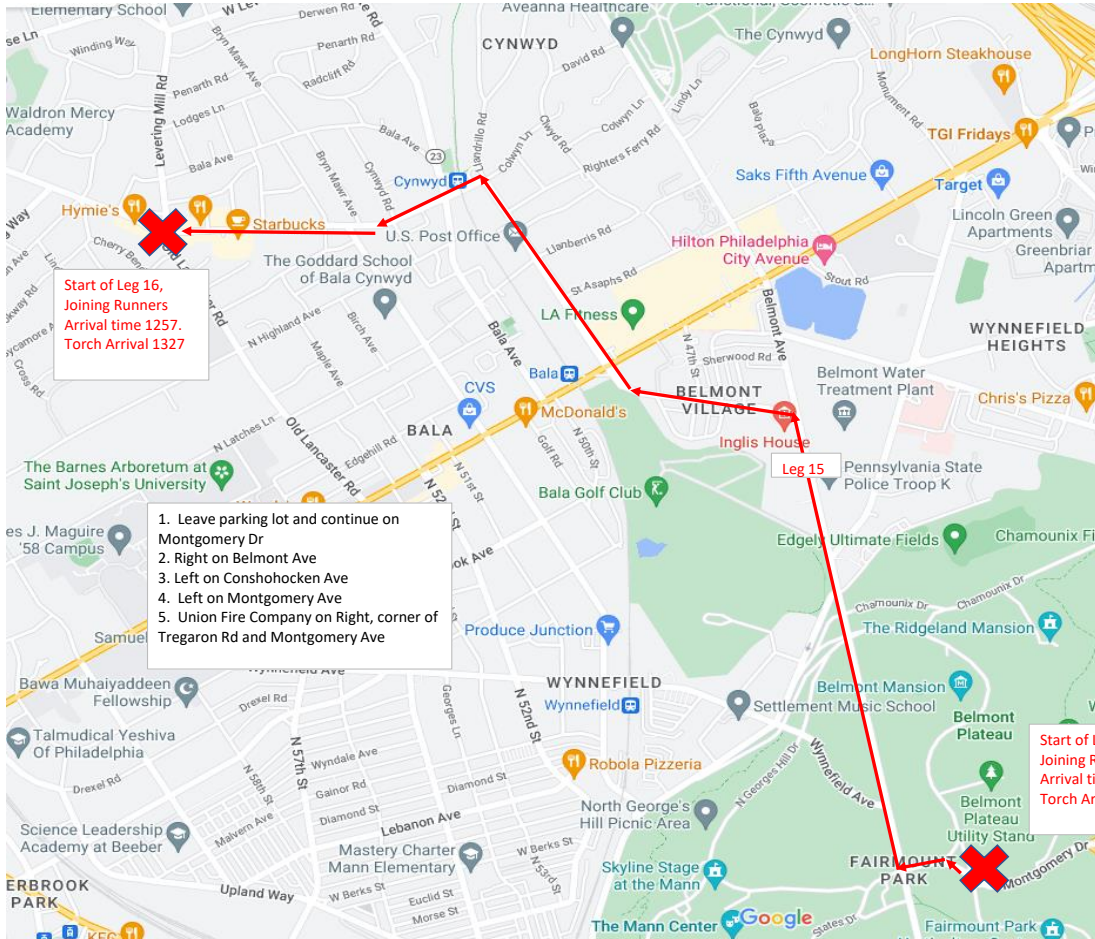

SOPA LETR ROUTE 2022

Leg 1- Xfinity Live to the NovaCare Complex

Leg 2: Novacare Complex to 20th & Oregon

Leg 3: 20th and Oregon to D Newlin Fell School (9th & Oregon)

Leg 4: D Newlin Fell School to 3rd and McKean (Furness High School)

PSD Superintendent & Chief Safety Officer joining run. Pictures will be taken.

Leg 10: City Hall to Broad and Carpenter- Corner at Sprouts Market

Zoomed view

Leg 11: Broad and Carpenter to 18th and Rittenhouse (SE corner of Rittenhouse Square)

Start of Leg 15,
Joining Runners
Arrival time 1230.
Torch Arrival 1300

1. Right on MLK Jr Drive
2. Left on Montgomery Ave
3. End of leg is at parking lot on corner of Belmont Mansion Dr & Montgomery Dr

Start of Leg 16,
Joining Runners
Arrival time 1257.
Torch Arrival 1327

1. Leave parking lot and continue on Montgomery Dr
2. Right on Belmont Ave
3. Left on Conshohocken Ave
4. Left on Montgomery Ave
5. Union Fire Company on Right, corner of Tregaron Rd and Montgomery Ave