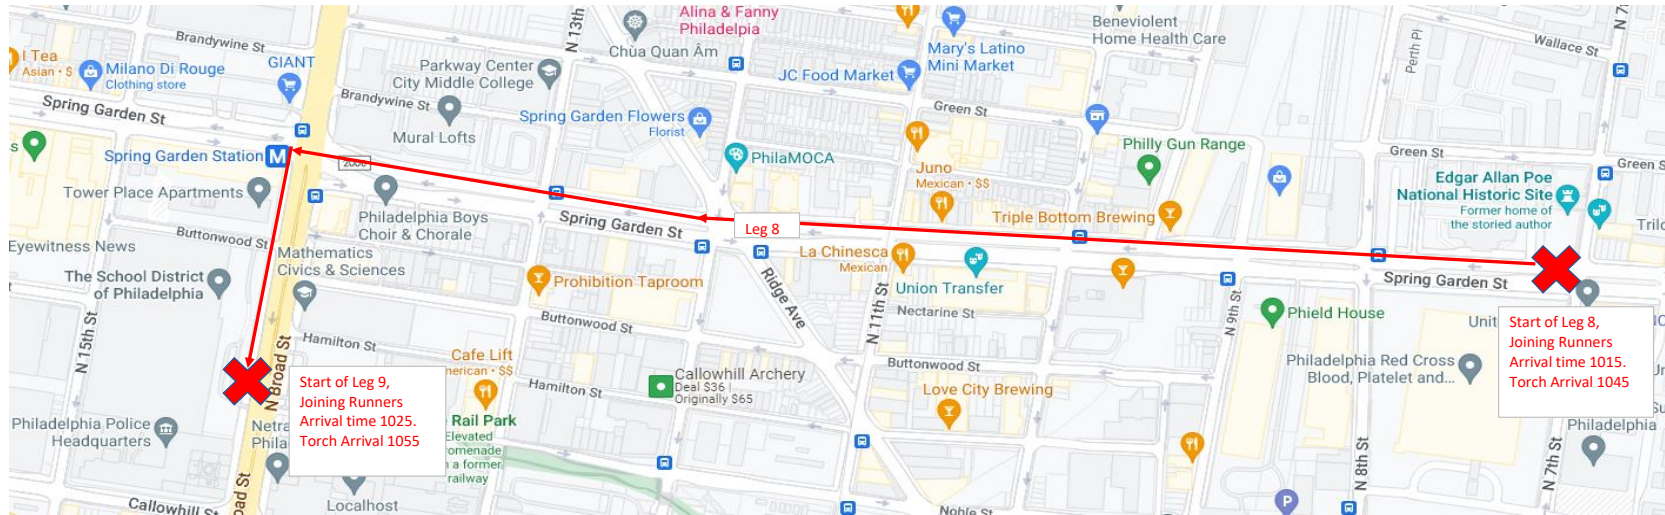

Leg 8: 7th and Spring Garden to 440 N Broad St- Between School District of Philadelphia (440) and PPD HQ (400)