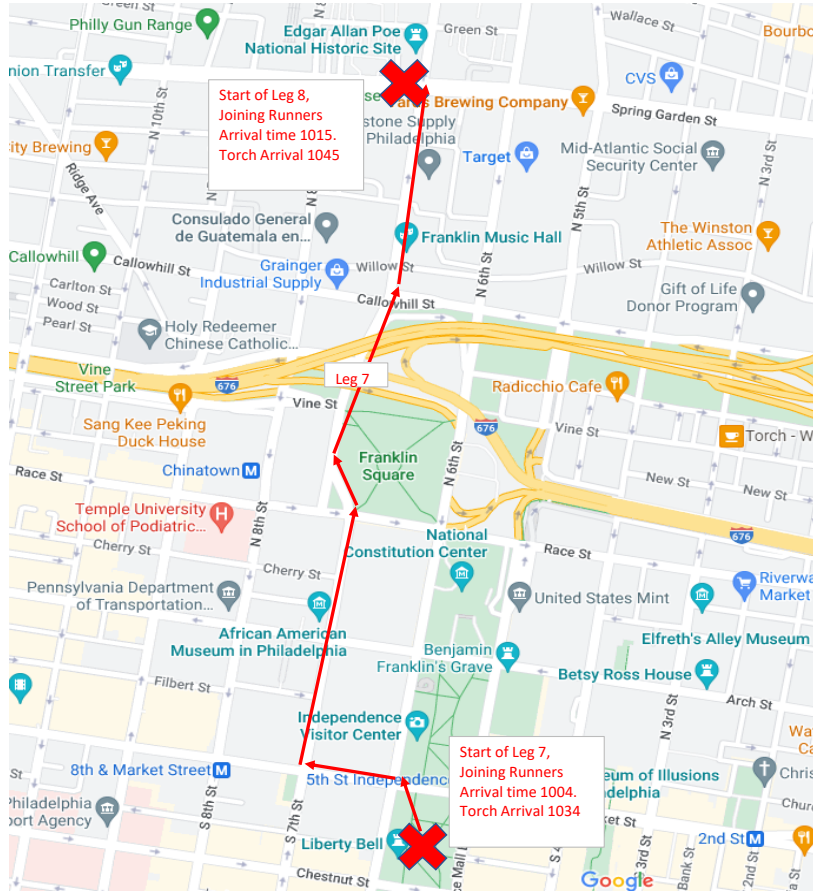

Leg 7: Liberty Bell to 7th and Spring Garden