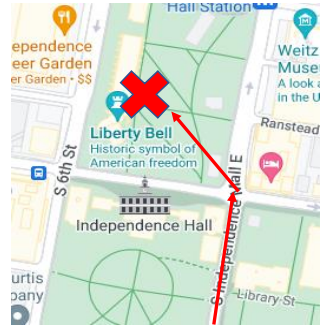

Start of Leg 7,
Joining Runners
Arrival time 1004.
Torch Arrival 1034

Start of Leg 6,
Joining Runners
Arrival time 0953.
Torch Arrival 1023

Runners will cross the grass to the Liberty Bell building- Lead Cars should follow 5th to Market and await runners at 6th and Market