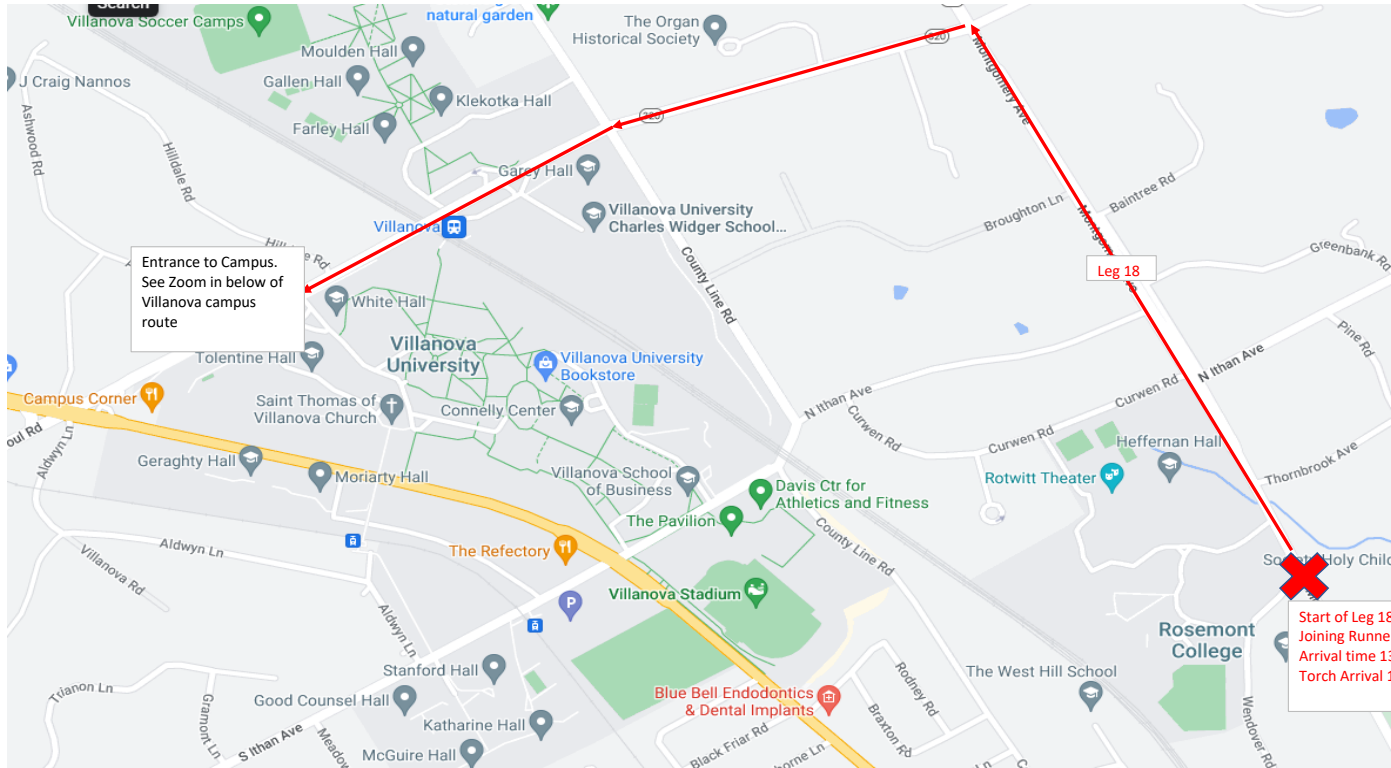

Start of Leg 15,
Joining Runners
Arrival time 1230.
Torch Arrival 1300

1. Right on MLK Jr Drive
2. Left on Montgomery Ave
3. End of leg is at parking lot on corner of Belmont Mansion Dr & Montgomery Dr

Start of Leg 16,
Joining Runners
Arrival time 1257.
Torch Arrival 1327

1. Leave parking lot and continue on Montgomery Dr
2. Right on Belmont Ave
3. Left on Conshohocken Ave
4. Left on Montgomery Ave
5. Union Fire Company on Right, corner of Tregaron Rd and Montgomery Ave

Start of Leg 15,
Joining Runners
Arrival time 1230.
Torch Arrival 1300

**Restroom available at
Bala Cynwyd Union Fire
Company.**
**(Potential pause pending
restroom demand.)**

Leg 16: Union Fire Station to Suburban Square

Leg 17: Suburban Square to Rosemont College

Leg 18: Rosemont College to Villanova University

Entrance to Campus.
See Zoom in below of
Villanova campus
route

Campus arrival.
**Students/band in place
in front of Bartley.**
**On-campus SOPA
contact for arrival:**
Hailey Fuzak
908-239-2294