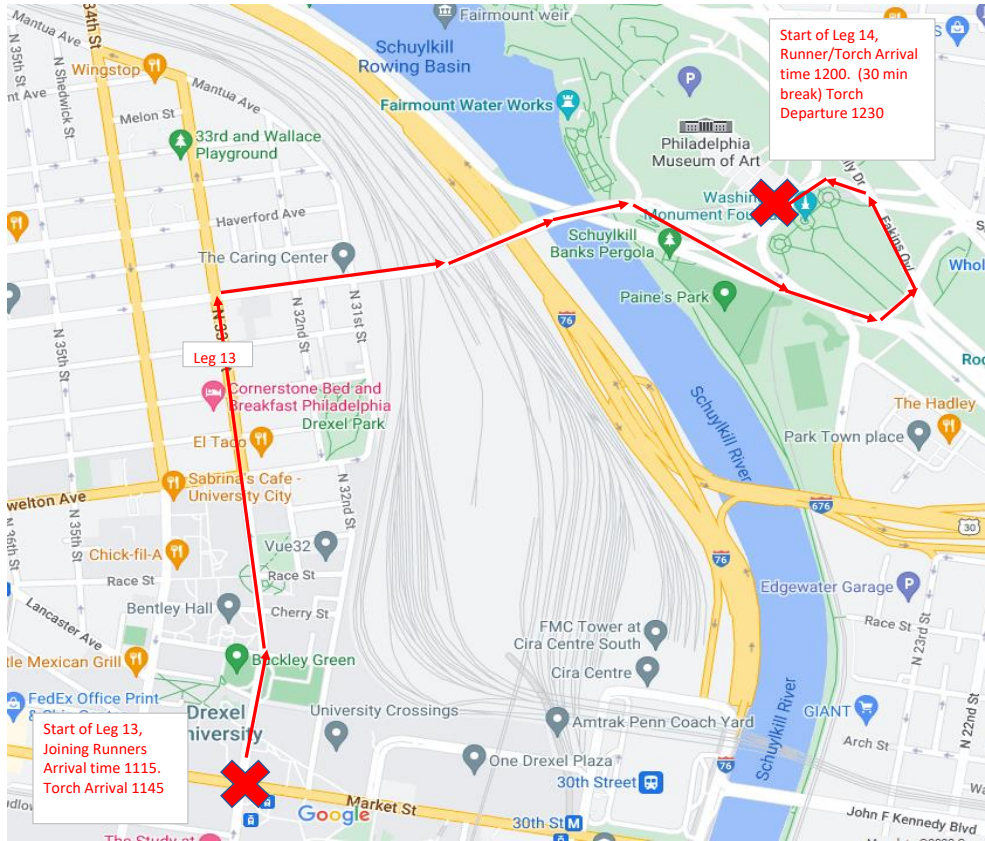

Leg 13: 33rd and Market to Art Museum Steps