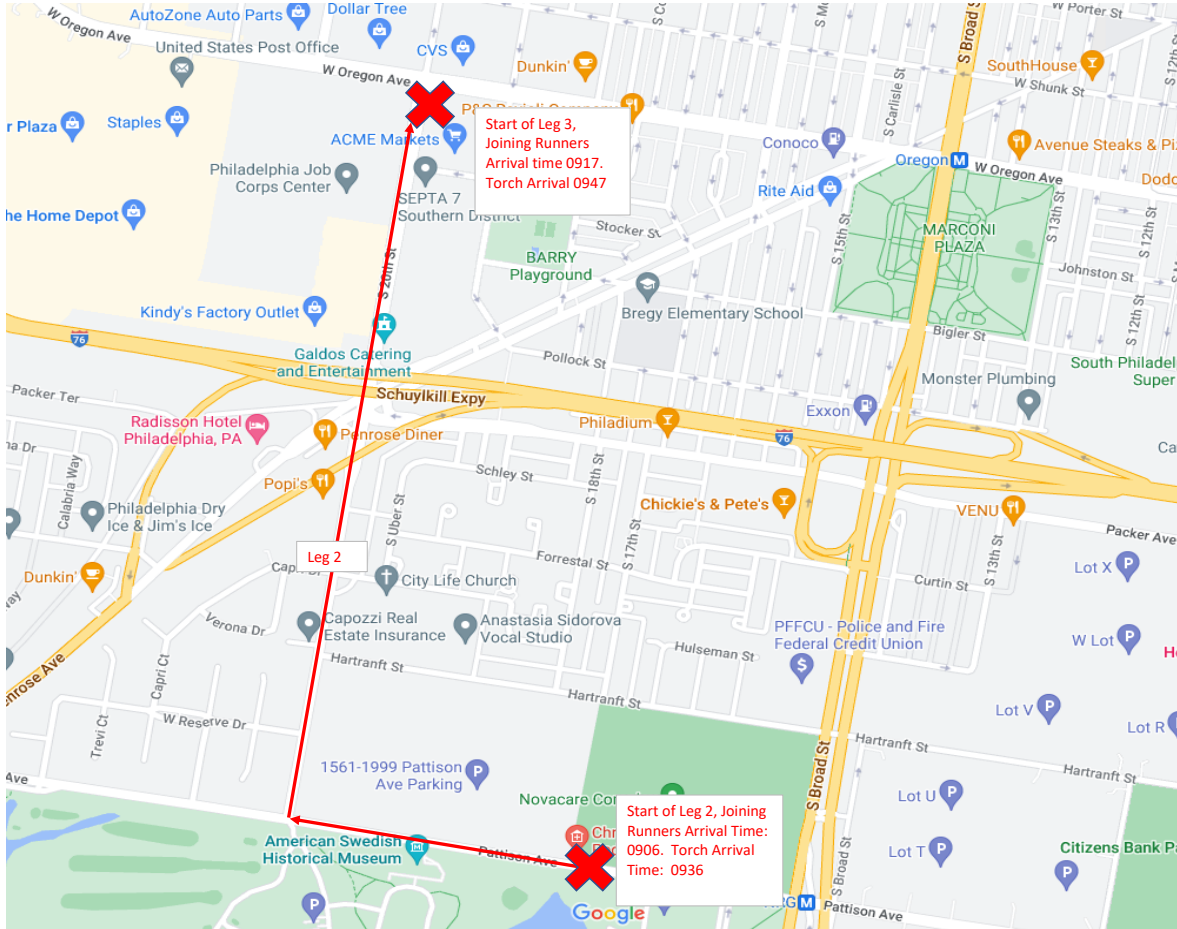

SOPA LETR ROUTE 2022

Leg 1- Xfinity Live to the NovaCare Complex

Leg 2: Novacare Complex to 20th & Oregon

Leg 3: 20th and Oregon to D Newlin Fell School (9th & Oregon)

Leg 4: D Newlin Fell School to 3rd and McKean (Furness High School)

Leg 5: 3rd and McKean to 5th and Washington

**Furness HS UCS waiting
outside to welcome;
may have student/staff
runners join.**

Leg 6: 5th and Washington to Liberty Bell Building (6th and Chestnut)- Handoff should be under overhang at entrance of building on the lawn side of the building

Start of Leg 15,
Joining Runners
Arrival time 1230.
Torch Arrival 1300

1. Right on MLK Jr Drive
2. Left on Montgomery Ave
3. End of leg is at parking lot on corner of Belmont Mansion Dr & Montgomery Dr

Start of Leg 16,
Joining Runners
Arrival time 1257.
Torch Arrival 1327

1. Leave parking lot and continue on Montgomery Dr
2. Right on Belmont Ave
3. Left on Conshohocken Ave
4. Left on Montgomery Ave
5. Union Fire Company on Right, corner of Tregaron Rd and Montgomery Ave