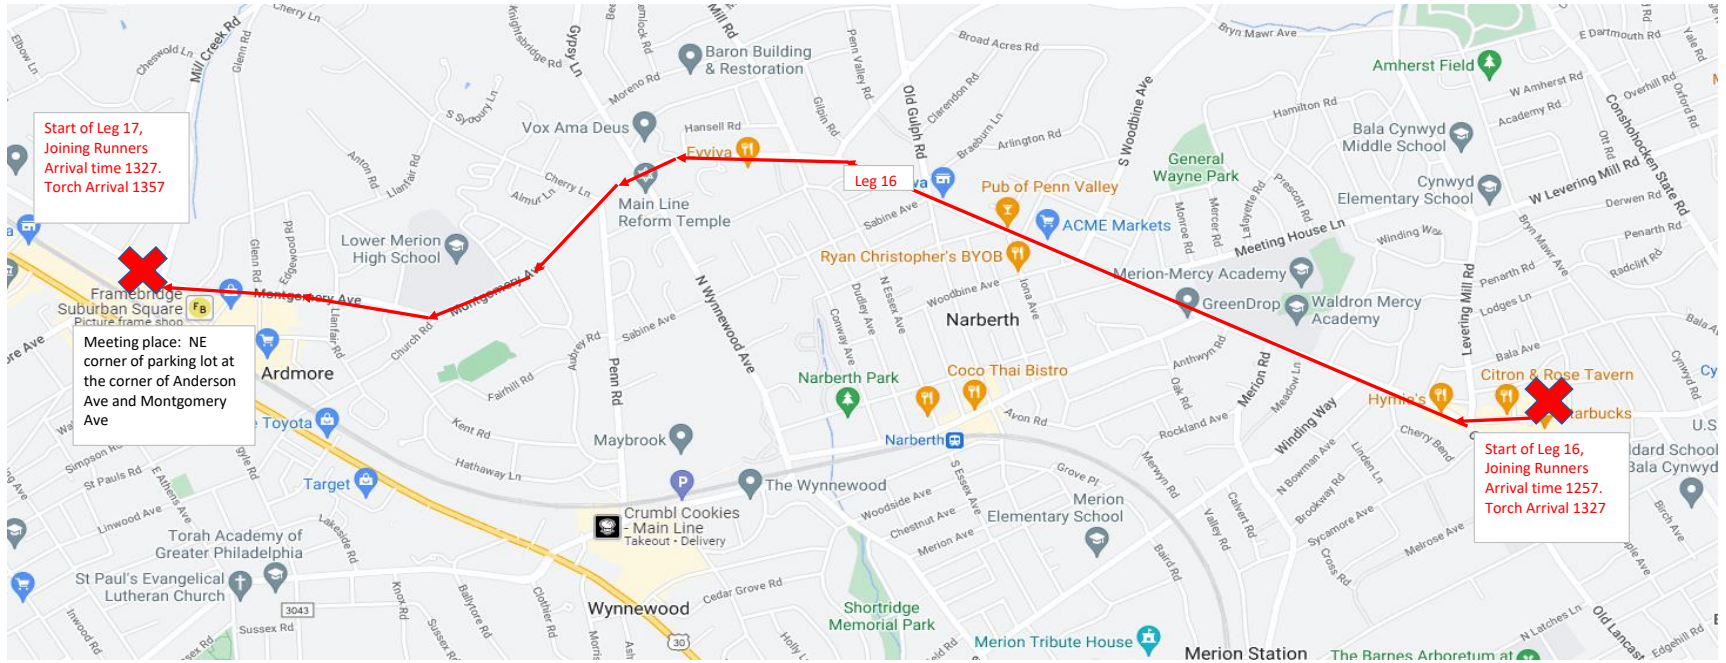

Leg 16: Union Fire Station to Suburban Square