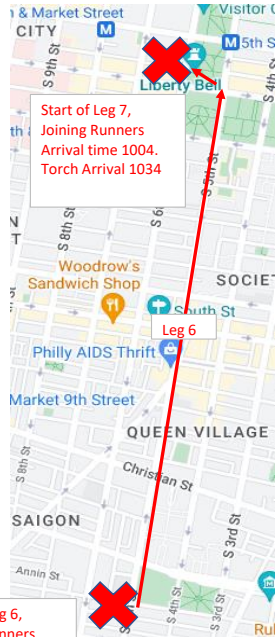

SOPA LETR ROUTE 2022

Leg 1- Xfinity Live to the NovaCare Complex

Leg 2: Novacare Complex to 20th & Oregon

Leg 3: 20th and Oregon to D Newlin Fell School (9th & Oregon)

Leg 4: D Newlin Fell School to 3rd and McKean (Furness High School)

Leg 5: 3rd and McKean to 5th and Washington

**Furness HS UCS waiting
outside to welcome;
may have student/staff
runners join.**

Leg 6: 5th and Washington to Liberty Bell Building (6th and Chestnut)- Handoff should be under overhang at entrance of building on the lawn side of the building

Leg 7: Liberty Bell to 7th and Spring Garden

Leg 8: 7th and Spring Garden to 440 N Broad St- Between School District of Philadelphia (440) and PPD HQ (400)

Leg 9: PPD HQ to City Hall- Dilworth Plaza side

Start of Leg 15,
Joining Runners
Arrival time 1230.
Torch Arrival 1300

1. Right on MLK Jr Drive
2. Left on Montgomery Ave
3. End of leg is at parking lot on corner of Belmont Mansion Dr & Montgomery Dr