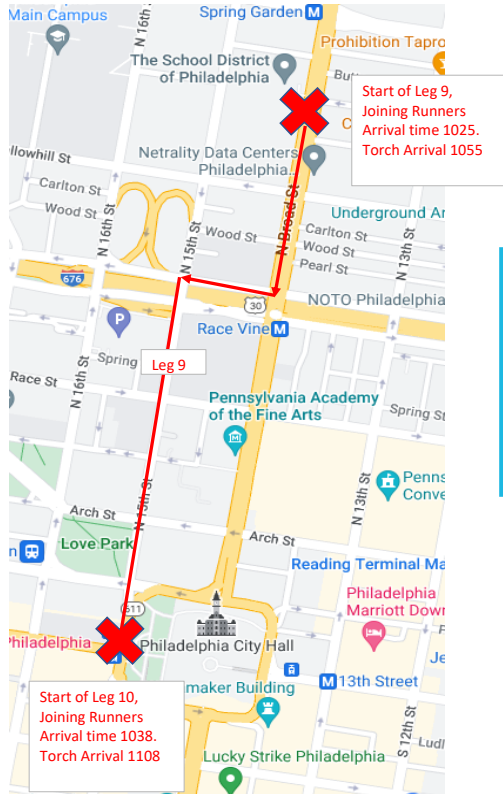

Leg 9: PPD HQ to City Hall- Dilworth Plaza side

PSD Superintendent & Chief Safety Officer joining run. Pictures will be taken.