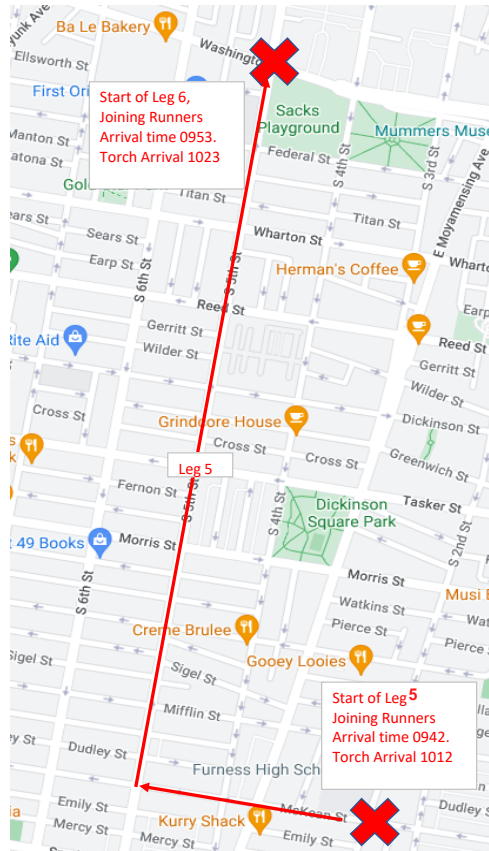

SOPA LETR ROUTE 2022

Leg 1- Xfinity Live to the NovaCare Complex

Leg 2: Novacare Complex to 20th & Oregon

Leg 3: 20th and Oregon to D Newlin Fell School (9th & Oregon)

Leg 4: D Newlin Fell School to 3rd and McKean (Furness High School)

Leg 5: 3rd and McKean to 5th and Washington

**Furness HS UCS waiting
outside to welcome;
may have student/staff
runners join.**

Leg 6: 5th and Washington to Liberty Bell Building (6th and Chestnut)- Handoff should be under overhang at entrance of building on the lawn side of the building

Start of Leg 15,
Joining Runners
Arrival time 1230.
Torch Arrival 1300

1. Right on MLK Jr Drive
2. Left on Montgomery Ave
3. End of leg is at parking lot on corner of Belmont Mansion Dr & Montgomery Dr

Start of Leg 16,
Joining Runners
Arrival time 1257.
Torch Arrival 1327

1. Leave parking lot and continue on Montgomery Dr
2. Right on Belmont Ave
3. Left on Conshohocken Ave
4. Left on Montgomery Ave
5. Union Fire Company on Right, corner of Tregaron Rd and Montgomery Ave