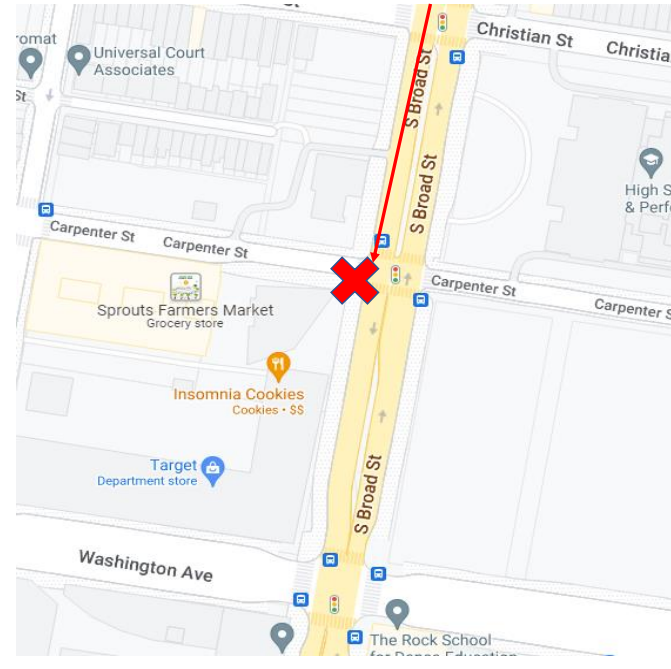

Leg 5: 3rd and McKean to 5th and Washington

**Furness HS UCS waiting
outside to welcome;
may have student/staff
runners join.**

Leg 6: 5th and Washington to Liberty Bell Building (6th and Chestnut)- Handoff should be under overhang at entrance of building on the lawn side of the building

Leg 7: Liberty Bell to 7th and Spring Garden

Leg 8: 7th and Spring Garden to 440 N Broad St- Between School District of Philadelphia (440) and PPD HQ (400)

Leg 9: PPD HQ to City Hall- Dilworth Plaza side

PSD Superintendent & Chief Safety Officer joining run. Pictures will be taken.

Leg 10: City Hall to Broad and Carpenter- Corner at Sprouts Market

Zoomed view

Leg 11: Broad and Carpenter to 18th and Rittenhouse (SE corner of Rittenhouse Square)

Start of Leg 15,
Joining Runners
Arrival time 1230.
Torch Arrival 1300

1. Right on MLK Jr Drive
2. Left on Montgomery Ave
3. End of leg is at parking lot on corner of Belmont Mansion Dr & Montgomery Dr